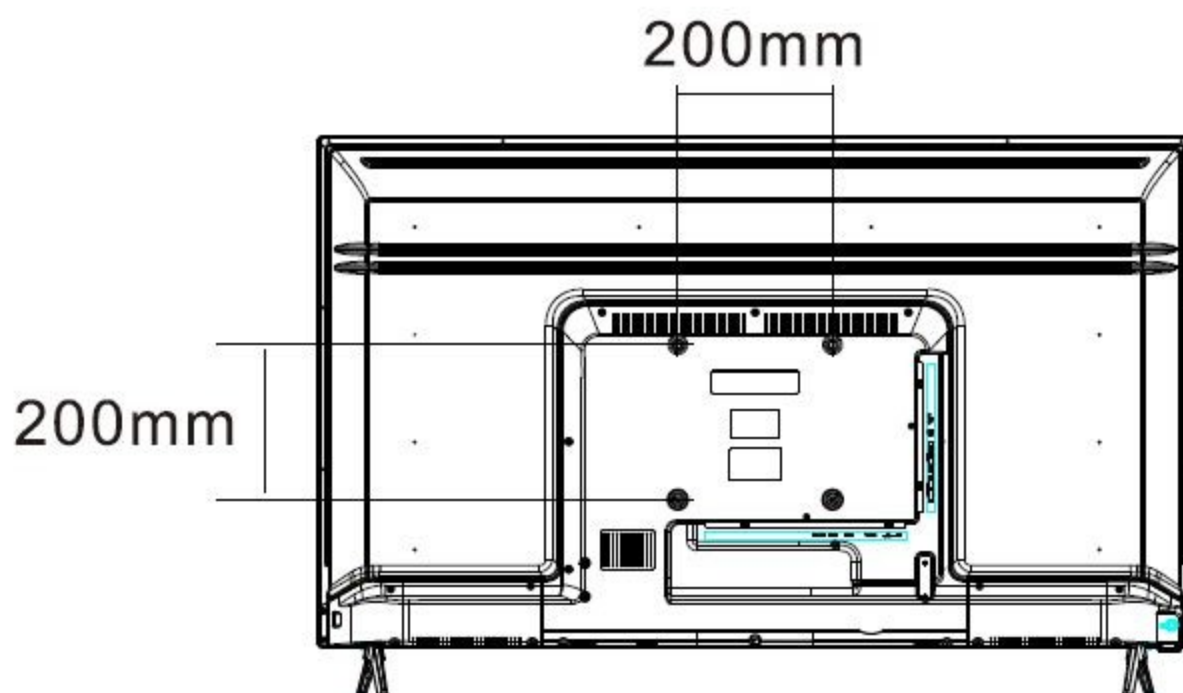

Wall Mount Specifications

Model No. LT-50N790A

Compatible wall-mount size	Screw size for connecting the TV to the wall mount
VESA 200*200	Pan Head Screw M6 x16(mm)*

** The length of the screw specified is only a recommendation; actual length required can vary depending on the type of wall mount used.*